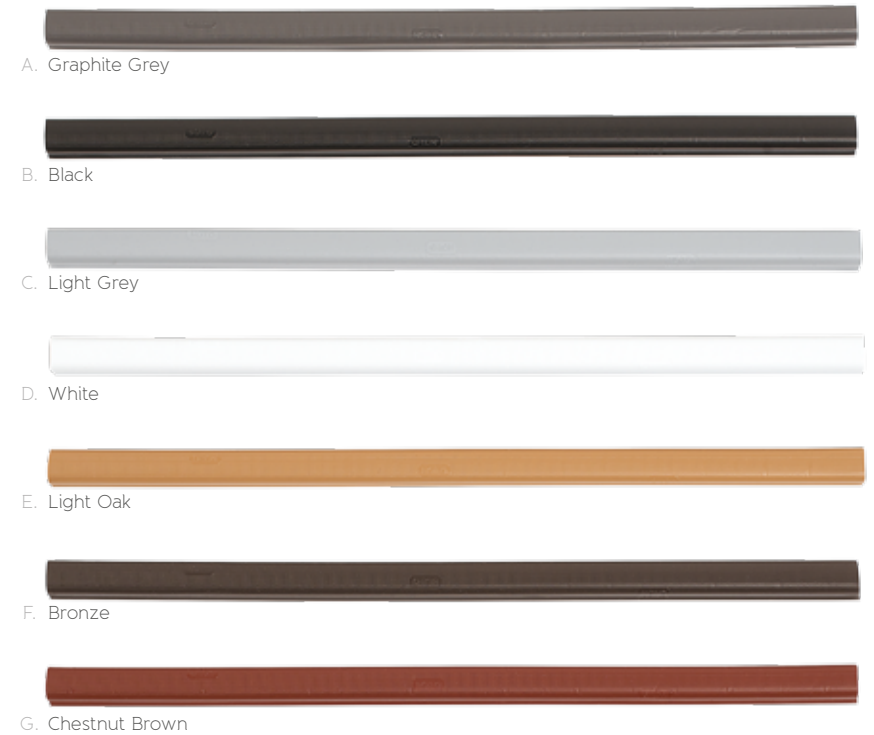

Seal colours...

Your personalisation options are virtually limitless with Origin. So much so that you're able to colour coordinate Q-Lon seals and various gaskets to the frame or panel. Below demonstrates the popular frame colours and to assist with this, we've outlined the seals that they often go with.

	Recommended Door Colour	Q-Lon Colour
A.	7015M, 7016M and 9007M	Graphite Grey
B.	9005M and 7021M	Black
C.	9006M	Light Grey
D.	9910G	White
E.	Natural Oak and Golden Oak	Light Oak
F.	Walnut	Bronze
G.	Mahogany	Chestnut Brown

Colours shown here may not be 100% representative.

Visit your local showroom or contact Origin directly for physical samples.