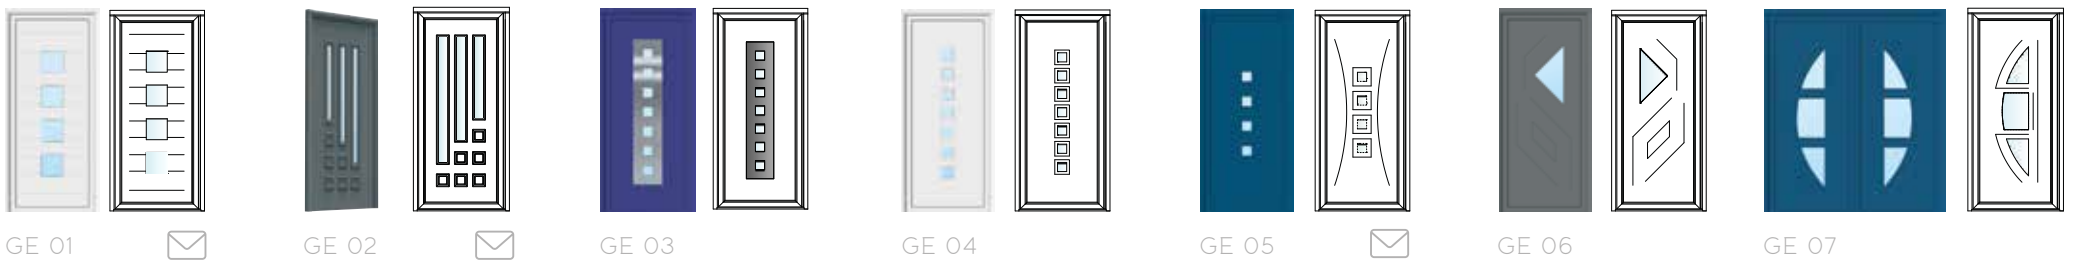

A close-up, low-angle shot of a dark blue residential door. The door features a silver-colored handle and a matching lock. The door has a modern design with recessed panels and a decorative pattern of diamond-shaped glass inserts on the right side. The lighting is dramatic, highlighting the textures and metallic finishes.

# Panel options...

Contemporary – Sleek designs with a contemporary twist

Traditional – A modern take on traditional style

Geometric – Striking designs with geometric patterns

Statement – Bold panels for statement exteriors