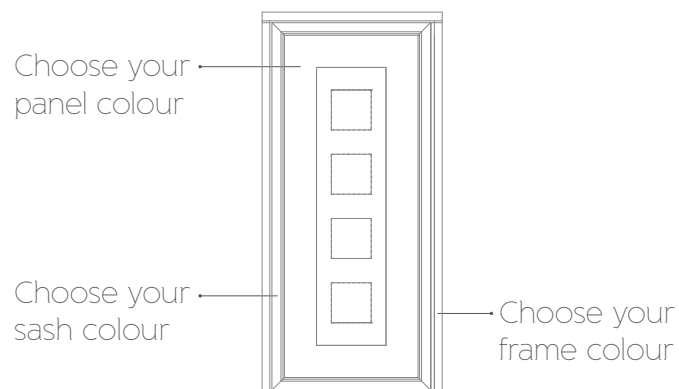

Inspired by colour...

set the tone of your home

Whatever your colour preference, with over 150 different RAL shades to choose from, you can be sure to find one that suits your taste – no matter how subtle or outrageous it may be.

Ranging from bright primary shades through to candy pastels and deeper earthy tones, the extensive colour palette is guaranteed to offer inspiration to homeowners and interior designers alike. Of course, the usual favourites of black, white and all of the popular metallic shades in between are also on offer.

Additionally, we offer a dual colour option. This is offered on both the frame as well as the panel, so this means that the exterior colour(s) can complement the building style, while the interior can blend in or contrast with your internal colour scheme.

Don't be afraid to go for a bold hue that makes your entranceway pop. Or for a more subtle look, a more conservative colour will complement most interiors. Popular combinations include a vibrant red or blue door paired with white frame for a friendly high-contrast aesthetic. Or for a fresh seaside feel, a light and dark blue juxtaposition works wonderfully. And if it's a classic contrast you're seeking, nothing beats a timeless black and white pairing.

For a truly traditional touch, we also offer authentically styled woodgrain effects, which offer all of the benefits of aluminium with none of the maintenance requirements that wood often needs, providing the best of both worlds.

Many of our RAL colours also come with the option of a matt, satin or gloss finish, giving you plenty of choice to make a great first impression.