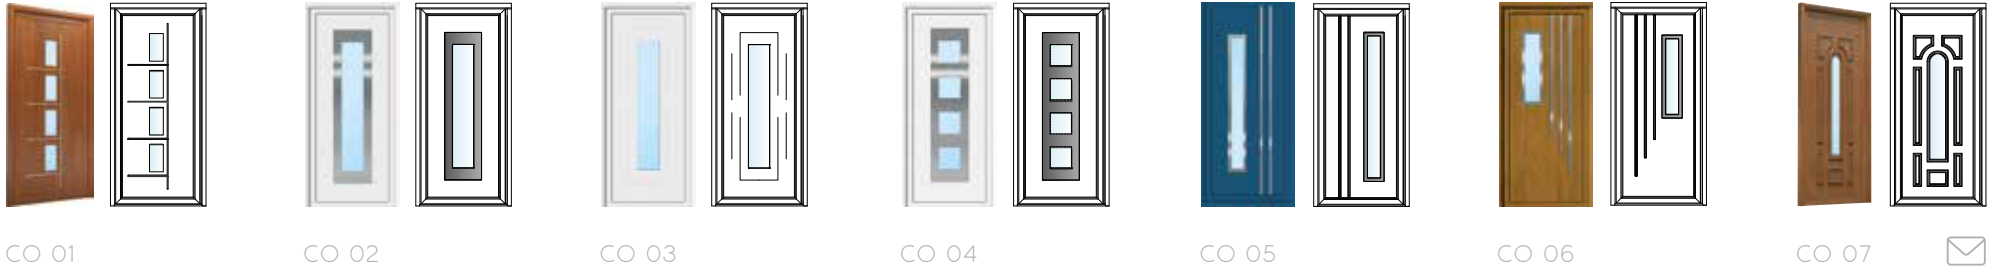

Panel options...

Contemporary – Sleek designs with a contemporary twist